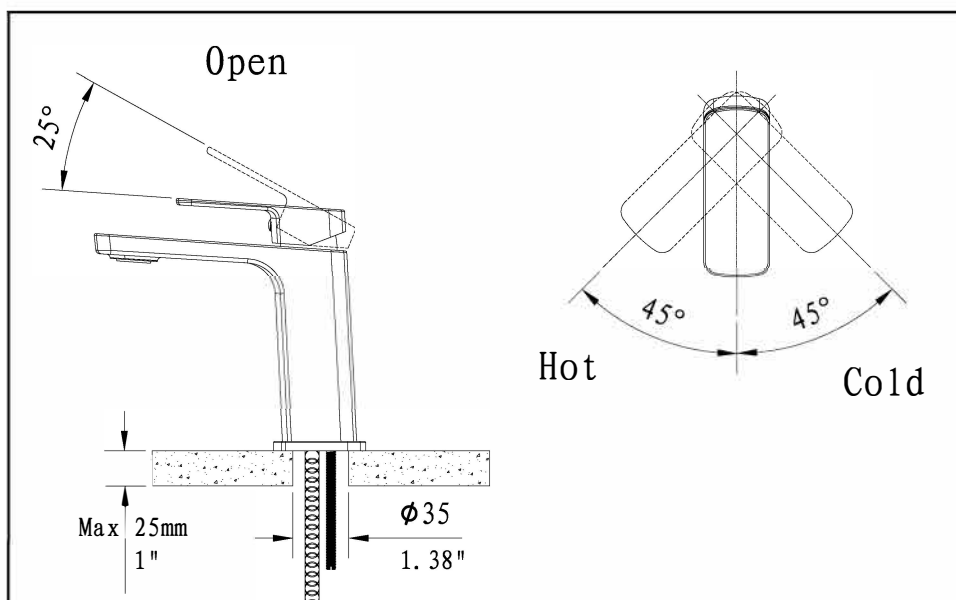

Model Name: NIVEAU FAUCET  
Model No: BF.NU.1001.XX

**vogt**  
VOGTINDUSTRIES.COM

**Before you begin:**

- Please take note of different standards and regulations that are dictated by your local plumbing codes. This product is certified in accordance with North American building codes.
- We insist that you use services of a professional plumber with experience in the installation of similar fixtures.
- Ensure that the piping system is well secured to prevent rattling, vibration and banging noises caused by a water hammer. We also recommend that you use water hammer arrestors.
- Remove the cartridge, Purge the water supply system for around 30 seconds, and then carefully reinstall the cartridge.

**Tools and equipment you will need:**

**Waterway diagram:**

**vogt**

PURE QUALITY. PURE DESIGN.

Parts/Assembly  
Model Name: NIVEAU  
FAUCET  
Model No: BF.NU.1001.XX