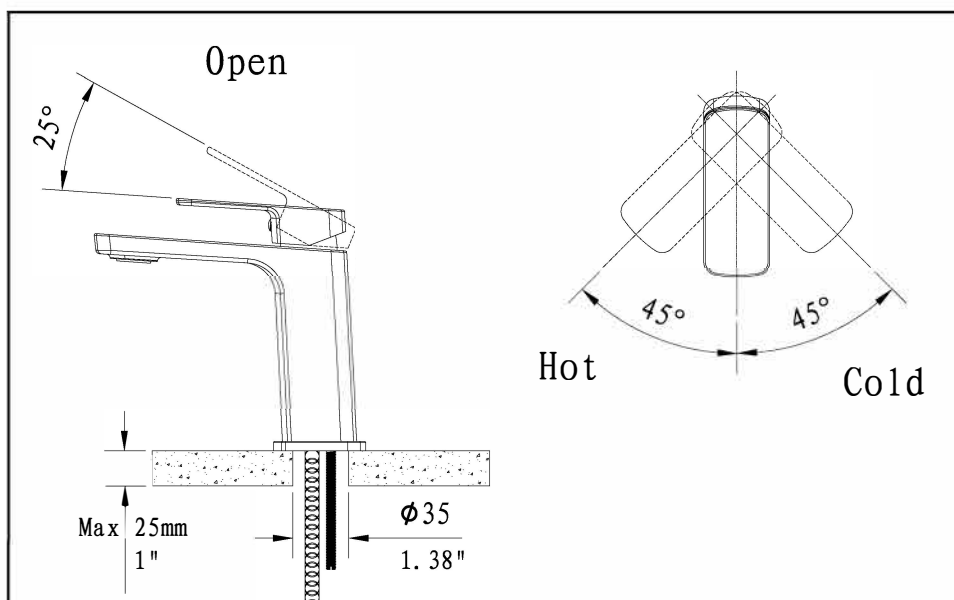

Model Name: NIVEAU FAUCET
Model No: BF.NU.1000.XX

vogt
VOGTINDUSTRIES.COM

Before you begin:

- Please take note of different standards and regulations that are dictated by your local plumbing codes. This product is certified in accordance with North American building codes.
- We insist that you use services of a professional plumber with experience in the installation of similar fixtures.
- Ensure that the piping system is well secured to prevent rattling, vibration and banging noises caused by a water hammer. We also recommend that you use water hammer arrestors.
- Remove the cartridge, Purge the water supply system for around 30 seconds, and then carefully reinstall the cartridge.

Tools and equipment you will need:

Waterway diagram:

vogt

PURE QUALITY. PURE DESIGN.

Parts/Assembly
Model Name: NIVEAU
FAUCET
Model No: BF.NU.1000.XX