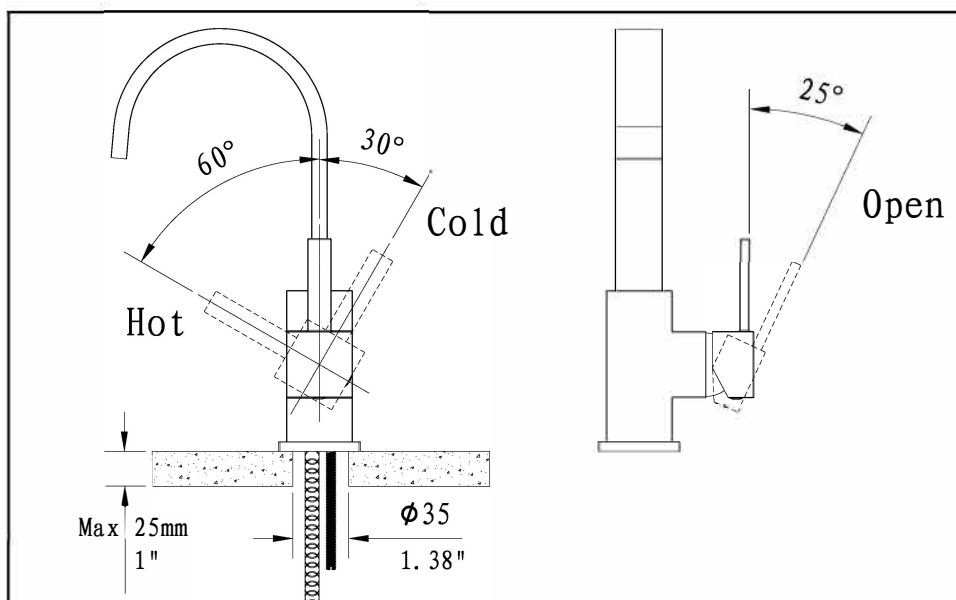

Model Name: NIVEAU FAUCET Model  
No: BF.NU.1200.XX

**vogt**  
VOGTINDUSTRIES.COM

**Before you begin:**

- Please take note of different standards and regulations that are dictated by your local plumbing codes. This product is certified in accordance with North American building codes.
- We insist that you use services of a professional plumber with experience in the installation of similar fixtures.
- Ensure that the piping system is well secured to prevent rattling, vibration and banging noises caused by a water hammer. We also recommend that you use water hammer arrestors.
- Remove the cartridge, Purge the water supply system for around 30 seconds, and then carefully reinstall the cartridge.

**Tools and equipment you will need:**

**Waterway diagram:**

**vogt**

PURE QUALITY. PURE DESIGN.

Parts/Assembly  
Model Name: NIVEAU  
FAUCET  
Model No: BF.NU.1200.XX