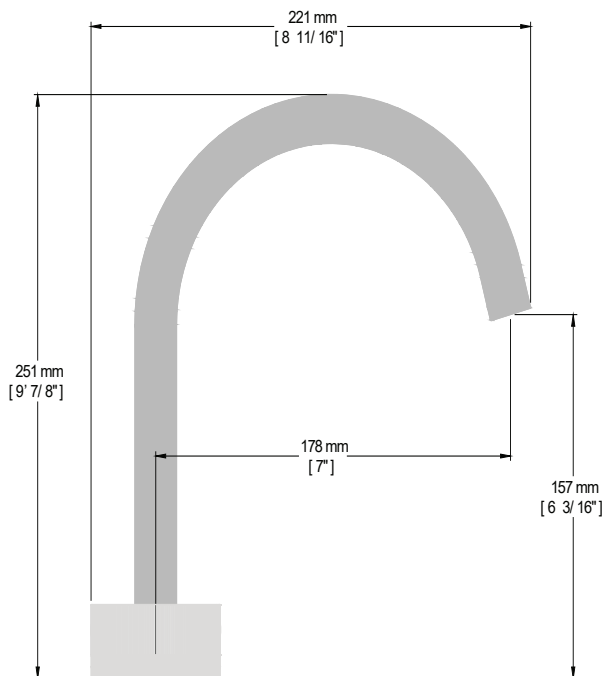

#### Description

- 3-piece lavatory faucet
- Solid brass construction
- 3/8" Compression fitting
- Adjustable aerator

#### Optional Accent Colours

CC MB BG MW SY OT LG AZ

BH CN EG ME BP RP FP TR

Insert size:  $\varnothing$  60.8 mm

Code: **MRC07.XX** - for moon handles

**MRC10.XX** - for crescent/cross handles