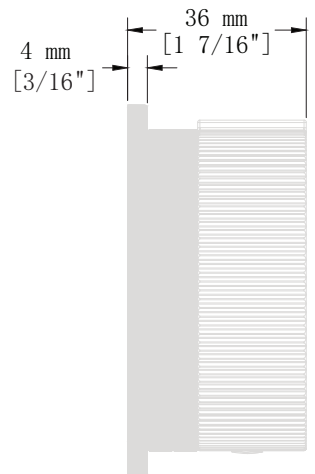

MOND

3/4" VOLUME CONTROL TRIM

TM.MX.01

Description

- **TM.MX.01** - 3/4" Volume control trim with integrated shut-off

Flow Rate

- 12 gpm | 45 lpm | 60 psi

Available Handles

Moon (1) Crescent (2) Cross (3)

Available Finishes

- Chrome (CC)
- Matte Black (MB)
- Brushed Gold (BG)

(Model Pictured: Chrome)

Optional Accent Colours

CC MB BG MW SY OT LG AZ

BH CN EG ME BP RP FP TR

Insert sizes: $\varnothing$ 60.8 mm

Code: **MRC08** - for moon handles

MRC09 - for crescent/cross handles

Codes / Standards

- Uniform Plumbing Code (UPC®)
- ASME A112.18.1/CSA B125.1

Warranty

- Limited lifetime warranty (see full warranty for details)