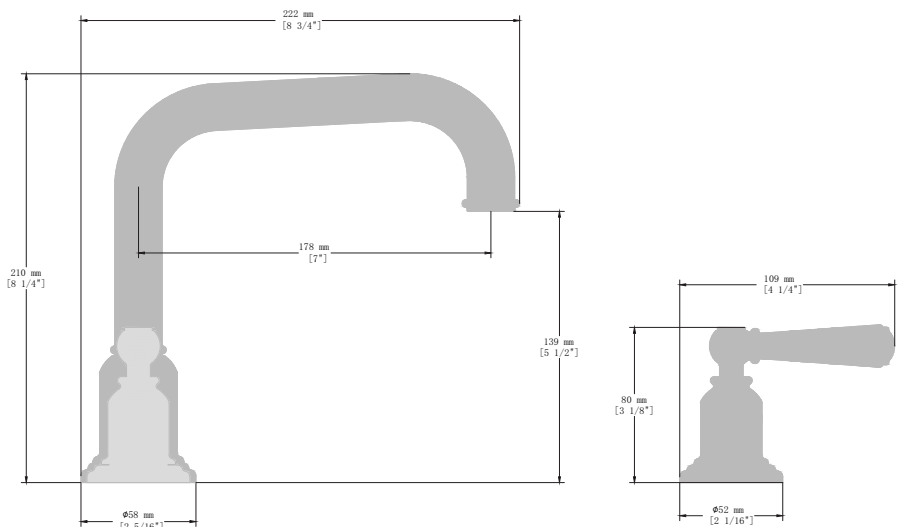

CARINTHIA

8" C.C. LAVATORY FAUCET

BF.CX.1331

Description

- 3 piece lavatory faucet
- Solid brass construction
- 3/8" compression fitting
- Adjustable aerator

Flow Rate

- 1.5 gpm | 5.7 lpm | 60 psi

Cartridge

- CE.1700.R - ceramic disk cartridge (cold)
- CE.1700.L - ceramic disk cartridge (hot)

Available Handles

Available Finishes

- Chrome (CC)
- Brushed Nickel (BN)
- Polished Nickel (PN)
- Brushed Gold (BG)
- Chrome/Matte Black (CB)
- Brushed Nickel/Matte Black (BB)
- Polished Nickel/Matte Black (PB)
- Brushed Gold/Matte Black (BGB)

Codes / Standards

- Uniform Plumbing Code (UPC®)
- ASME A112.18.1/CSA B125.1
- NSF 372
- NSF/ANSI 61

Warranty

- Limited lifetime warranty against all manufacturing defects to the original consumer purchaser (see full

Change the direction of the flow with the tip of your finger.

Vogt Industries reserves the right to change the product material and specifications without notice. Actual product may differ from pictures.