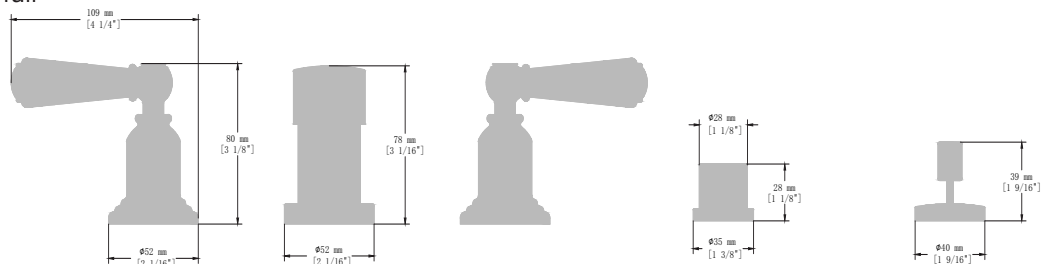

Change the direction of the flow with the tip of your finger.