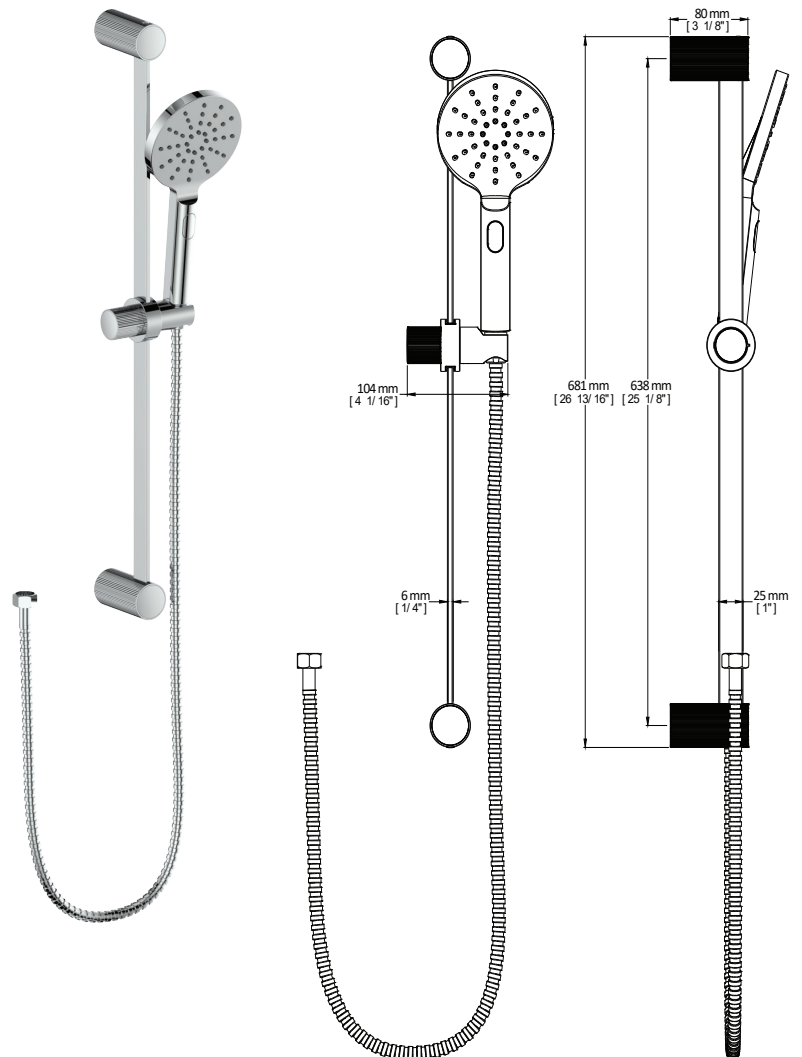

MOND

2-WAY THERMOSTATIC SHOWER TRIM KIT

TM.MX.220.210

Components Included

- **TM.MX.220** - Trim for 2-way thermostatic valve
- **SH.12.1010** - 10" Shower head
- **WA.12.16** - 16" Wall mount shower arm with 1/2" female NPT connection
- **BH.12.03** - 27" Sliding shower bar with hose and 3-function hand shower
- **EC.12.01** - Round brass elbow connector with 1/2" female NPT connection

10" ROUND SHOWER HEAD

SH.12.1010

Description

- 10" Round shower head
- Anti-limestone technology

Flow Rate

- 2.0 gpm | 7.6 lpm | 60 psi

Available Finishes

- Chrome (CC)
- Matte black (MB)
- Brushed gold (BG)

- Sliding shower bar with hose and 3 function hand shower (HS.03.03)

Flow Rate

- 2.0 gpm | 7.6 lpm | 60 psi

Available Finishes

- Chrome (CC)
- Matte black (MB)
- Brushed gold (BG)

(Model pictured: Chrome)

Optional Accent Colours

Insert sizes: 2 pcs \varnothing 37.8 mm, 1pc \varnothing 31.8 mm
Code: **MRC13.XX**

Warranty

- Limited lifetime warranty (see full warranty for details)

MOND ROUND WALL SUPPLY ELBOW

EC.12.01

Description

- Round brass elbow connector with 1/2" female NPT connection