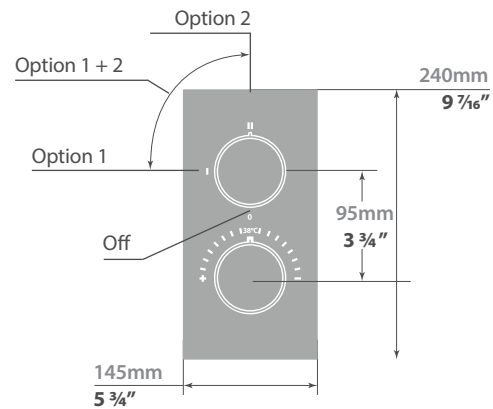

MOND

2-WAY THERMOSTATIC TRIM

TM.MX.220

Description

- **TM.MX.220** - 1/2" Trim for 2-way thermostatic valve
- 3 positions

Flow Rate

- 6.1 gpm | 23 lpm | 60 psi

Available Handles

Moon (1) Crescent (2) Cross (3)

*Available handle selection only for diverter and volume control handle

Available Finishes

- Chrome (CC)
- Matte black (MB)
- Brushed gold (BG)

(Model pictured: Chrome)

Optional accent colours

CC MB BG MW SY OT LG AZ

BH CN EG ME BP RP FP TR

Insert size: $\varnothing$ 60.8 mm

Code: **MRC07.XX** - for moon handles

MRC12.XX - for crescent/cross handles

Codes / Standards

- Uniform Plumbing Code (UPC®)
- ASME A112.18.1/CSA B125.1

Warranty

- Limited lifetime warranty (see full warranty for details)