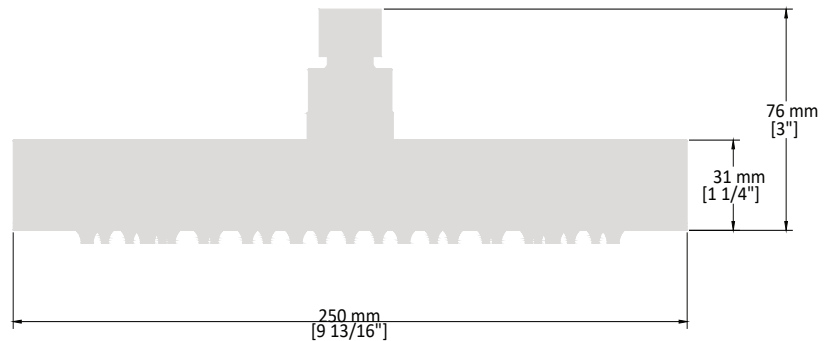

10" ROUND SHOWER HEAD

SH.12.1010

Description

- 10" Round shower head
- Anti-limestone technology

Flow Rate

- 2.0 gpm | 7.6 lpm | 60 psi

Available Finishes

- Chrome (CC)
- Matte black (MB)
- Brushed gold (BG)

(Model pictured: Chrome)

Codes / Standards

- Uniform Plumbing Code (UPC®)
- ASME A112.18.1/CSA B125.1

Warranty

- Limited lifetime warranty
  (see full warranty for details)