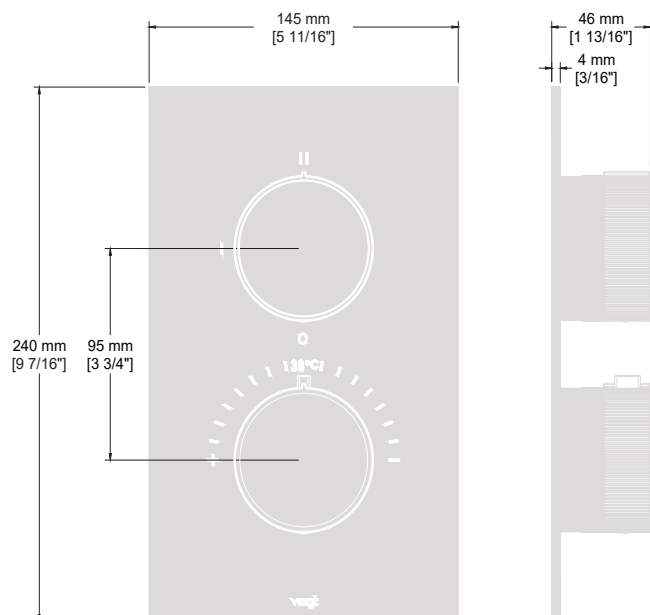

MOND

2-WAY THERMOSTATIC TRIM

TM.MX.220

Description

- **TM.MX.220** - 1/2" Trim for 2-way thermostatic valve
- 3 positions

Flow Rate

- 6.1 gpm | 23 lpm | 60 psi

Available Handles

Moon (1) Crescent (2) Cross (3)

*Available handle selection only for diverter and volume control handle

Available Finishes

- Chrome (CC)
- Matte black (MB)
- Brushed gold (BG)

(Model pictured: Chrome)

Optional accent colours

CC MB BG MW SY OT LG AZ

BH CN EG ME BP RP FP TR

Insert size: $\varnothing$ 60.8 mm

Code: **MRC07.XX** - for moon handles

MRC12.XX - for crescent/cross handles

Codes / Standards

- Uniform Plumbing Code (UPC®)
- ASME A112.18.1/CSA B125.1

Warranty

- Limited lifetime warranty (see full warranty for details)