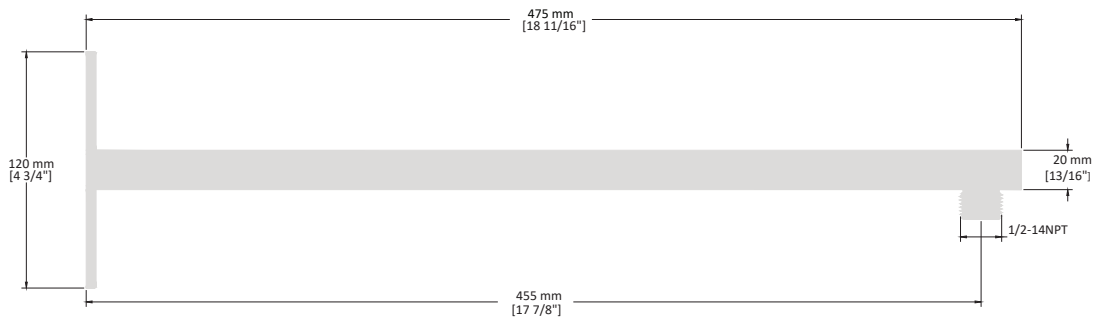

(Model pictured: Chrome)

Optional accent colours

CC MB BG MW SY OT LG AZ

BH CN EG ME BP RP FP TR

Insert size: \varnothing 60.8 mm

Code: **MRC07.XX** - for moon handles

MRC12.XX - for crescent/cross handles

Codes / Standards

10" ROUND SHOWER HEAD

SH.12.1010

Description

- 10" Round shower head
- Anti-limestone technology

Flow Rate

- 2.0 gpm | 7.6 lpm | 60 psi

Available Finishes

- Chrome (CC)
- Matte black (MB)
- Brushed gold (BG)