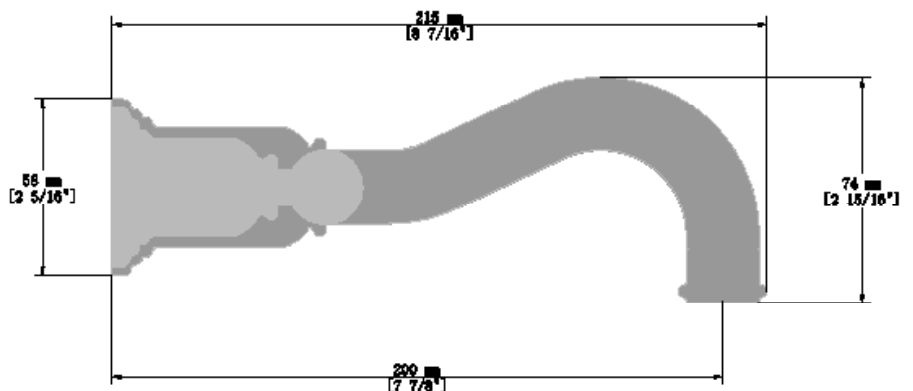

CARINTHIA

8" C.C. WALL MOUNT LAVATORY FAUCET

TM.CX.1520

Description

- 3 piece wall mount lavatory faucet
- Solid brass construction
- 1/2" female NPT
- Adjustable aerator

Flow Rate

- 1.5 gpm | 5.7 lpm | 60 psi

Cartridge

- CE.1700.R - ceramic disk cartridge (cold)
- CE.1700.L - ceramic disk cartridge (hot)

Available Handles

Available Finishes

- Chrome (CC)
- Brushed Nickel (BN)
- Polished Nickel (PN)
- Brushed Gold (BG)
- Chrome/Matte Black (CB)
- Brushed Nickel/Matte Black (BB)
- Polished Nickel/Matte Black (PB)
- Brushed Gold/Matte Black (BGB)

Codes / Standards

- Uniform Plumbing Code (UPC®)
- ASME A112.18.1/CSA B125.1
- NSF 372
- NSF/ANSI 61

Warranty

- Limited lifetime warranty against all manufacturing defects to the original consumer purchaser (see full

Change the direction of the flow with the tip of your finger.