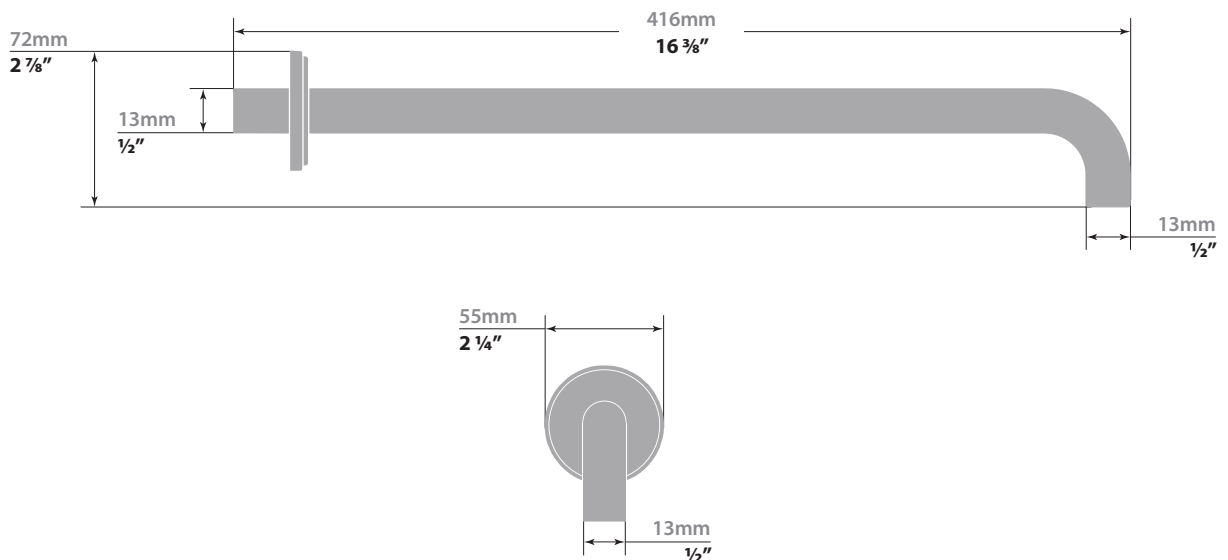

Warranty

- Limited lifetime warranty (see full warranty for details)