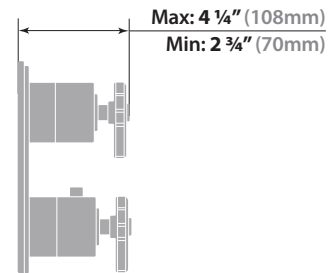

ZEHN
3-WAY THERMOSTATIC
TRIM WITH 3-SPOKE HANDLES

TM.Z3.320

Description

- **TM.Z3.320** - Trim for 3-way thermostatic valve
- 5 positions

Flow Rate

- 6.1 gpm / 23 lpm / 60 psi

Cartridge

- CE.1401.TT - cartridge
- CE.1708.DR - diverter

Available Finishes

- Chrome (CC)
- Matte Black (MB)
- Polished Nickel (PN)
- Brushed Gold (BG)
- Matte Black/Chrome (CB)
- Matte Black/Stainless Steel (SB)
- Matte Black/Polished Nickel (PB)
- Matte Black/Brushed Gold (BGB)

(Model Pictured: Chrome)

Codes / Standards

- Uniform Plumbing Code (UPC®)
- ASME A112.18.1/CSA B125.1
- ASSE 1016

Warranty