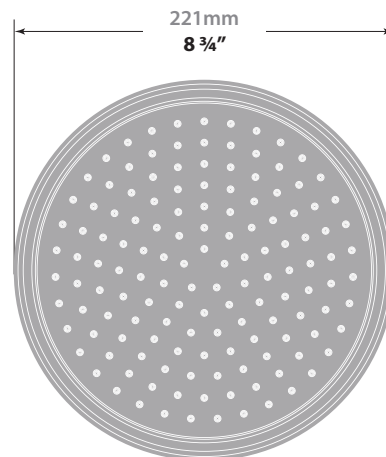

8" ROUND SHOWER HEAD

SH.09.0808

Description

- 8" round full brass shower head
- Anti-limescale technology

Flow Rate

- 2 gpm / 7.6 lpm / 60 psi

Available Finishes

- Chrome (CC)
- Matte Black (MB)
- Polished Nickel (PN)
- Brushed Gold (BG)

(Model Pictured: Chrome)

Codes / Standards

- Uniform Plumbing Code (UPC®)
- ASME A112.18.1/CSA B125.1

Warranty

- Limited lifetime warranty
  (see full warranty for details)