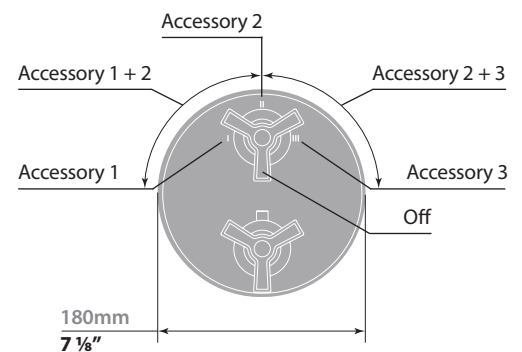

ZEHN
3-WAY THERMOSTATIC
TRIM WITH 3-SPOKE HANDLES

TM.Z3.320

Description

- **TM.Z3.320** - Trim for 3-way thermostatic valve
- 5 positions

Flow Rate

- 6.1 gpm / 23 lpm / 60 psi

Cartridge

- CE.1401.TT - cartridge
- CE.1708.DR - diverter

Available Finishes

- Chrome (CC)
- Matte Black (MB)
- Polished Nickel (PN)
- Brushed Gold (BG)
- Matte Black/Chrome (CB)
- Matte Black/Stainless Steel (SB)
- Matte Black/Polished Nickel (PB)
- Matte Black/Brushed Gold (BGB)

(Model Pictured: Chrome)

Codes / Standards

- Uniform Plumbing Code (UPC®)
- ASME A112.18.1/CSA B125.1
- ASSE 1016

Warranty