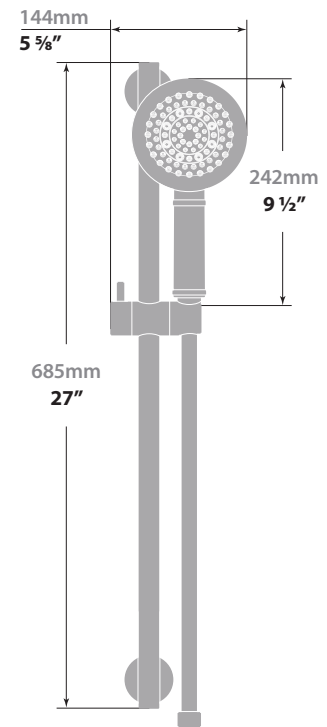

ZEHN

SLIDING SHOWER BAR WITH HANDSHOWER

BH.09.05

Description

- SB.09.27 - 27" sliding shower bar
- HE.150 - 59" hose
- HS.09.05 - 4-function hand shower

Flow Rate

- 2.0 gpm / 7.6 lpm / 60 psi

Available Finishes

- Chrome (CC)
- Matte Black (MB)
- Polished Nickel (PN)
- Brushed Gold (BG)
- Matte Black/Chrome (CB)
- Matte Black/Stainless Steel (SB)
- Matte Black/Polished Nickel (PB)
- Matte Black/Brushed Gold (BGB)

(Model Pictured: Chrome)

Codes / Standards

- Uniform Plumbing Code (UPC®)
- ASME A112.18.1/CSA B125.1
- ASSE 1016

Warranty

- Limited lifetime warranty
  (see full warranty for details)