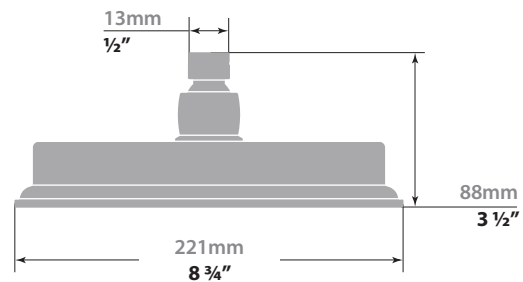

8" ROUND SHOWER HEAD

SH.09.0808

Description

- 8" round full brass shower head
- Anti-limescale technology

Flow Rate

- 2 gpm / 7.6 lpm / 60 psi

Available Finishes

- Chrome (CC)
- Matte Black (MB)
- Polished Nickel (PN)
- Brushed Gold (BG)

(Model Pictured: Chrome)

Codes / Standards

- Uniform Plumbing Code (UPC®)
- ASME A112.18.1/CSA B125.1

Warranty

- Limited lifetime warranty
  (see full warranty for details)