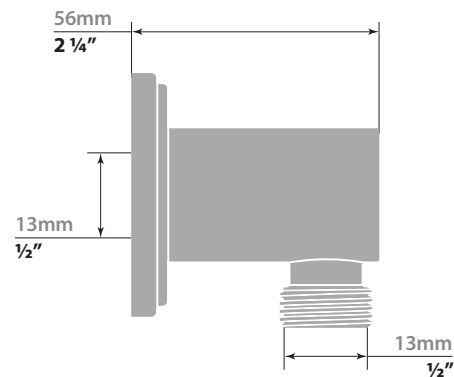

ROUND WALL SUPPLY ELBOW

EC.09.01

Description

- Round brass elbow connector with 1/2" female NPT connection

Available Finishes

- Chrome (CC)
- Matte Black (MB)
- Polished Nickel (PN)
- Brushed Gold (BG)
- Matte Black/Chrome (CB)
- Matte Black/Stainless Steel (SB)
- Matte Black/Polished Nickel (PB)
- Matte Black/Brushed Gold (BGB)

(Model Pictured: Chrome)

Codes / Standards

- Uniform Plumbing Code (UPC®)
- ASME A112.18.1/CSA B125.1

Warranty

- Limited lifetime warranty (see full warranty for details)