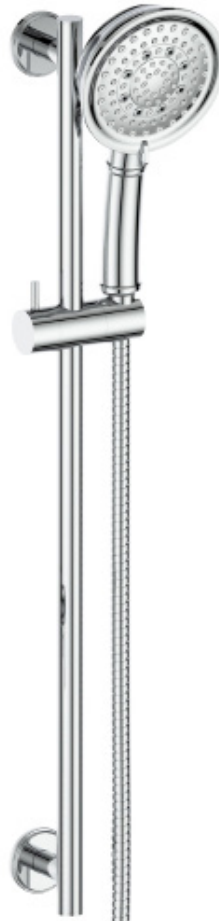

ZEHN

SLIDING SHOWER BAR WITH HANDSHOWER

BH.09.05

Description

- SB.09.27 - 27" sliding shower bar
- HE.150 - 59" hose
- HS.09.05 - 4-function hand shower

Flow Rate

- 2.0 gpm / 7.6 lpm / 60 psi

Available Finishes

- Chrome (CC)
- Matte Black (MB)
- Polished Nickel (PN)
- Brushed Gold (BG)
- Matte Black/Chrome (CB)
- Matte Black/Stainless Steel (SB)
- Matte Black/Polished Nickel (PB)
- Matte Black/Brushed Gold (BGB)

(Model Pictured: Chrome)

Codes / Standards

- Uniform Plumbing Code (UPC®)
- ASME A112.18.1/CSA B125.1
- ASSE 1016

Warranty

- Limited lifetime warranty
  (see full warranty for details)