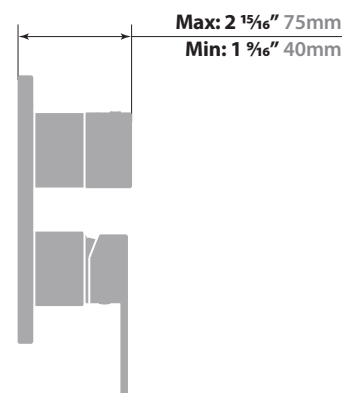

VE.310 - 3-Way Pressure Balanced Valve