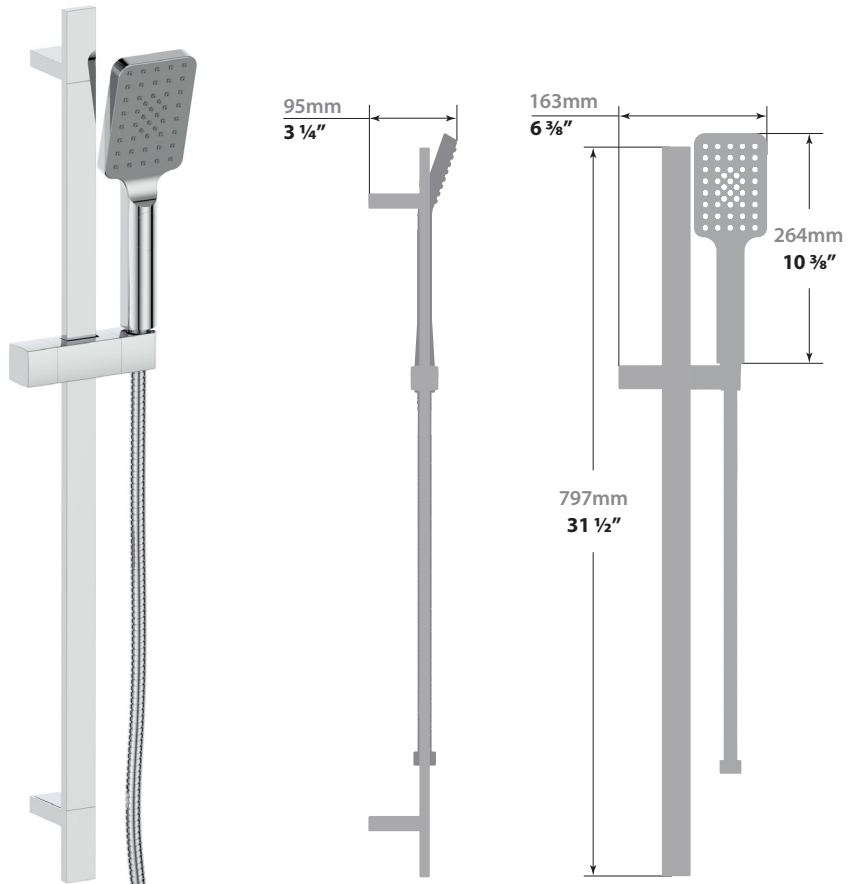

KAPFENBERG

SLIDING SHOWER BAR WITH HANDSHOWER

BH.01.03

Description

- SB.01.31 - 31 ½" sliding shower bar
- HE.150 - 59" hose
- HS.04.03 - 4-function hand shower

Flow Rate

- 2 gpm | 7.6 lpm | 60 psi

Available Finishes

- Chrome (CC)
- Brushed Nickel (BN)
- Matte Black (MB)
- Brushed Gold (BG)

(Model Pictured: Chrome)

Codes / Standards

- Uniform Plumbing Code (UPC®)
- ASME A112.18.1/CSA B125.1
- ASSE 1016

Warranty

- Limited lifetime warranty
  (see full warranty for details)