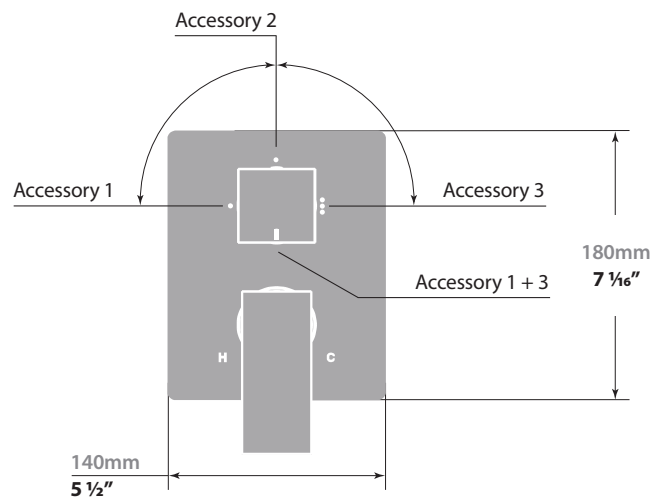

KAPFENBERG 3-WAY PRESSURE BALANCED VALVE & TRIM

VT.KG.310

Description

- **VE.310** - 1/2" pressure balanced valve with 3-way diverter
- **TM.KG.310** - Trim for 3-way pressure balanced valve
- 4 positions

Flow Rate

- 5.7 gpm | 21.5 lpm | 60 psi

Cartridge

- CE.1440.PB - cartridge
- CE.1702.DR - diverter

Available Finishes

- Chrome (CC)
- Brushed Nickel (BN)
- Matte Black (MB)
- Brushed Gold (BG)

(Model Pictured: Chrome)

Codes / Standards

- Uniform Plumbing Code (UPC®)
- ASME A112.18.1/CSA B125.1
- ASSE 1016

Warranty

- Limited lifetime warranty (see full warranty for details)