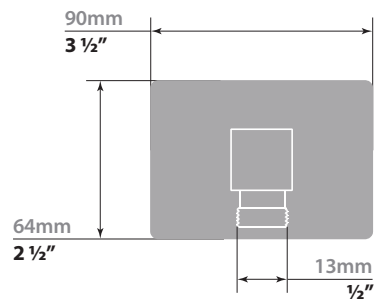

16" WALL ARM

WA.01.16

Description

- 16" wall mount shower arm with 1/2" female NPT connection
- Square pipe with rectangular escutcheon plate

Available Finishes

- Chrome (CC)
- Brushed Nickel (BN)
- Matte Black (MB)
- Brushed Gold (BG)

(Model Pictured: Chrome)

Codes / Standards

- Uniform Plumbing Code (UPC®)
- ASME A112.18.1/CSA B125.1

Warranty

- Limited lifetime warranty (see full warranty for details)