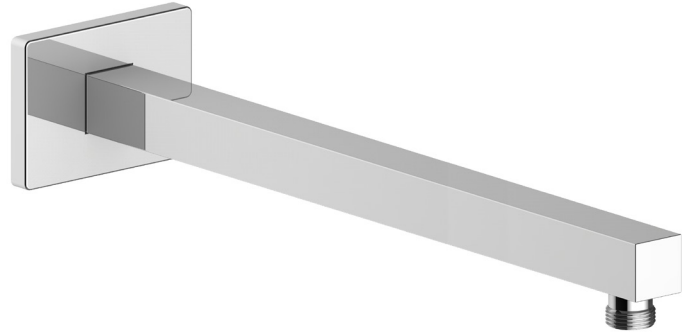

16" WALL ARM

WA.01.16

Description

- 16" wall mount shower arm with 1/2" female NPT connection
- Square pipe with rectangular escutcheon plate

Available Finishes

- Chrome (CC)
- Brushed Nickel (BN)
- Matte Black (MB)
- Brushed Gold (BG)

(Model Pictured: Chrome)

Codes / Standards

- Uniform Plumbing Code (UPC®)
- ASME A112.18.1/CSA B125.1

Warranty

- Limited lifetime warranty (see full warranty for details)