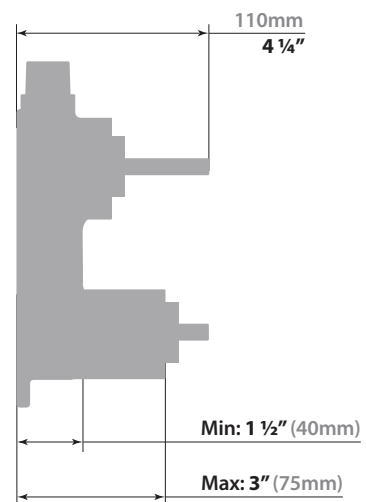

3-WAY PRESSURE BALANCED VALVE

VE.310

Description

- Valve with pressure balanced cartridge and 3-way diverter
- ½" male NPT connections

Flow Rate

- 5.7 gpm | 21.5 lpm | 60 psi

Cartridge

- CE.1440.PB cartridge
- CE.1702.DR diverter

Codes / Standards

- Uniform Plumbing Code (UPC®)
- ASME A112.18.1/CSA B125.1
- ASSE 1016

Warranty

- Limited lifetime warranty (see full warranty for more details)