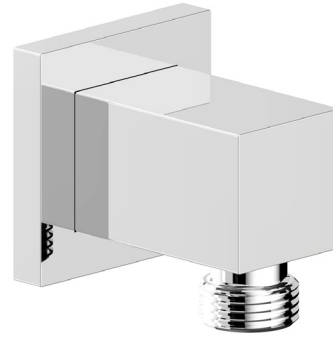

SQUARE WALL SUPPLY ELBOW

EC.01.01

Description

- Square brass elbow connector with ½" female NPT connection

Available Finishes

- Chrome (CC)
- Brushed Nickel (BN)
- Matte Black (MB)
- Brushed Gold (BG)

(Model Pictured: Chrome)

Codes / Standards

- Uniform Plumbing Code (UPC®)
- ASME A112.18.1/CSA B125.1

Warranty

- Limited lifetime warranty (see full warranty for details)