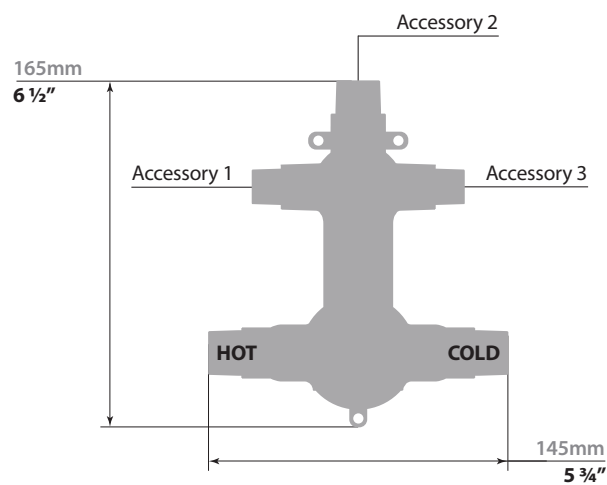

3-WAY PRESSURE BALANCED VALVE

VE.310

Description

- Valve with pressure balanced cartridge and 3-way diverter
- ½" male NPT connections

Flow Rate

- 5.7 gpm | 21.5 lpm | 60 psi

Cartridge

- CE.1440.PB cartridge
- CE.1702.DR diverter

Codes / Standards

- Uniform Plumbing Code (UPC®)
- ASME A112.18.1/CSA B125.1
- ASSE 1016

Warranty

- Limited lifetime warranty (see full warranty for more details)