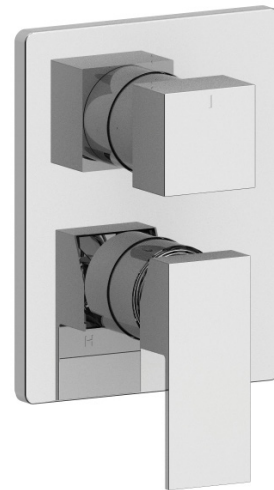

### Components Included

---

- **VE.310** - Pressure balanced valve with integrated 3-way diverter
- **TM.KG.310** - Trim for 3-way pressure balanced valve
- **SH.01.0808** - 8" square stainless steel shower head
- **WA.01.16** - 16" wall mount shower arm with 1/2" female NPT connection
- **BH.01.03** - 31 1/2" sliding shower bar with hose and 4 function hand shower (HS.04.03)
- **EC.01.01** - Square brass elbow connector with 1/2" female NPT connection
- **TS.01.07** - 7 1/2" brass tub spout with 1/2" female NPT connection

#### Description

- **VE.310** - 1/2" pressure balanced valve with 3-way diverter
- **TM.KG.310** - Trim for 3-way pressure balanced valve
- 4 positions

#### VE.310 - 3-Way Pressure Balanced Valve