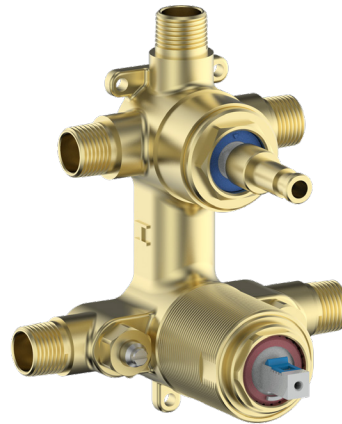

3-WAY PRESSURE BALANCED VALVE

VE.310

Description

- Valve with pressure balanced cartridge and 3-way diverter
- ½" male NPT connections

Flow Rate

- 5.7 gpm | 21.5 lpm | 60 psi

Cartridge

- CE.1440.PB cartridge
- CE.1702.DR diverter

Codes / Standards

- Uniform Plumbing Code (UPC®)
- ASME A112.18.1/CSA B125.1
- ASSE 1016

Warranty

- Limited lifetime warranty (see full warranty for more details)