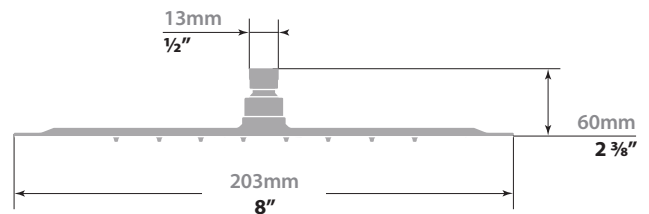

8" SQUARE SHOWER HEAD

SH.01.0808

Description

- 8" square stainless steel shower head
- Anti-limescale technology

Flow Rate

- 2 gpm | 7.6 lpm | 60 psi

Available Finishes

- Chrome (CC)
- Brushed Nickel (BN)
- Matte Black (MB)
- Brushed Gold (BG)

(Model Pictured: Chrome)

Codes / Standards

- Uniform Plumbing Code (UPC®)
- ASME A112.18.1/CSA B125.1

Warranty

- Limited lifetime warranty
  (see full warranty for details)