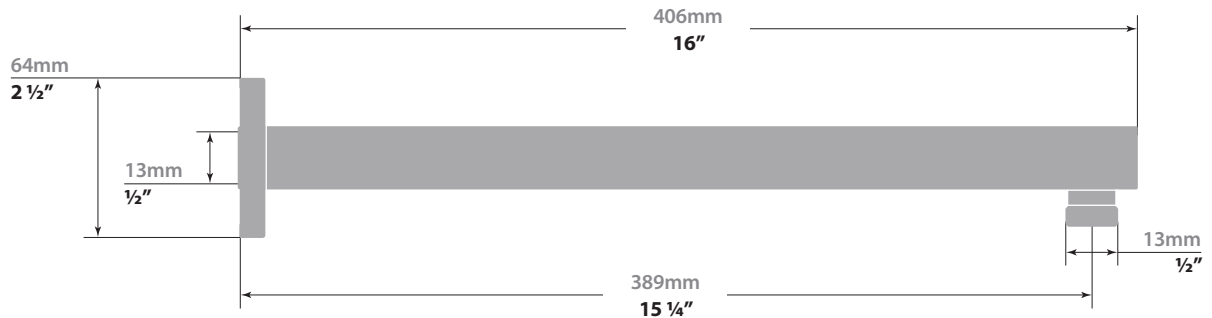

16" WALL ARM

WA.01.16

Description

- 16" wall mount shower arm with 1/2" female NPT connection
- Square pipe with rectangular escutcheon plate

Available Finishes

- Chrome (CC)
- Brushed Nickel (BN)
- Matte Black (MB)
- Brushed Gold (BG)

(Model Pictured: Chrome)

Codes / Standards

- Uniform Plumbing Code (UPC®)
- ASME A112.18.1/CSA B125.1

Warranty

- Limited lifetime warranty (see full warranty for details)