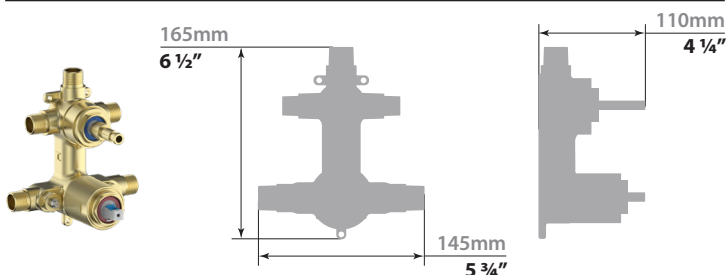

#### VE.310 - 3-Way Pressure Balanced Valve