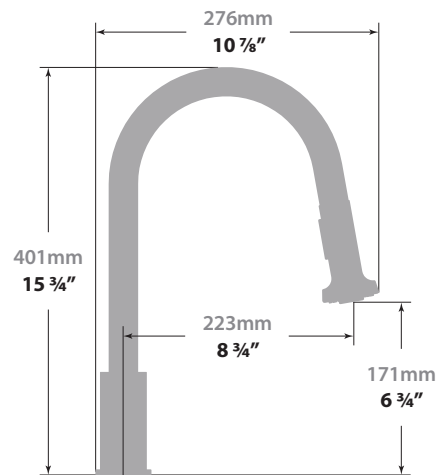

TRAUN A KITCHEN FAUCET

KF.16TN.0101

Description

- Pull-out spray with 2 stream functions
- Solid brass construction
- 3/8" compression fitting

Cartridge

- CE.1715.P - ceramic disk cartridge

Flow Rate

- 1.75 gpm | 6.6 lpm | 60 psi

Finishes Available

- Chrome (CC)
- Brushed Nickel (BN)
- Matte Black (MB)

(Model Pictured: Chrome)

Codes / Standards

- Uniform Plumbing Code (UPC®)
- ASME A112.18.1/CSA B125.1
- NSF 372
- NSF/ANSI 61

Warranty

- Limited lifetime warranty against all manufacturing defects to the original consumer purchaser (see full warranty for more details)