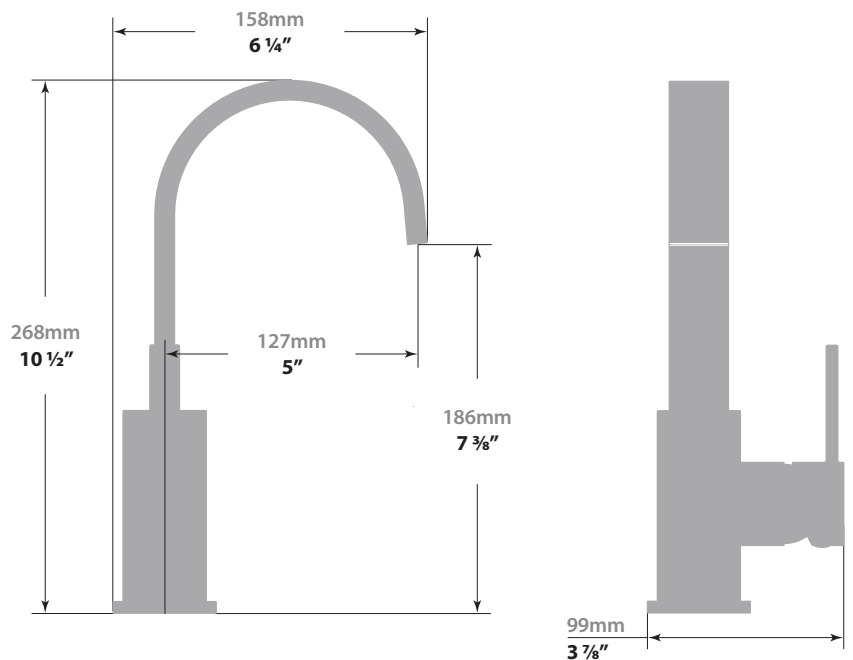

NIVEAU II LAVATORY FAUCET

BF.NU.1200

Description

- Single lavatory faucet with side lever
- Solid brass construction
- $\frac{3}{8}$ " compression fitting

Flow Rate

- 1.5 gpm | 5.7 lpm | 60 psi

Cartridge

- CE.1715.P - ceramic disk cartridge

360° rotation