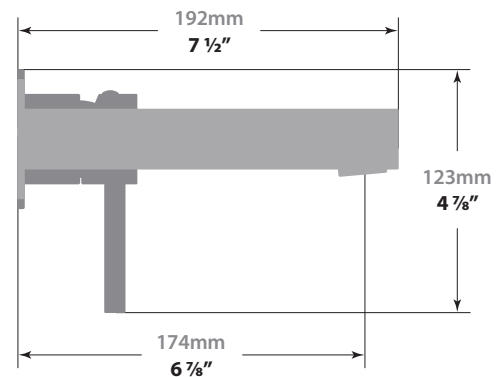

WÖRGL
WALL MOUNT LAVATORY FAUCET

BF.WL.1400

Description

- Wall mount lavatory faucet
- Solid brass construction
- ½" female NPT connection

Flow Rate

- 1.5 gpm | 5.7 lpm | 60 psi

Cartridge

- CE.1715.P - ceramic disk cartridge

Available Finishes

- Chrome (CC)
- Brushed Nickel (BN)
- Matte Black (MB)
- Brushed Gold (BG)

(Model Pictured: Chrome)

Codes / Standards

- Uniform Plumbing Code (UPC®)
- ASME A112.18.1/CSA B125.1
- NSF 372
- NSF/ANSI 61

Warranty

- Limited lifetime warranty against all manufacturing defects to the original consumer purchaser (see full warranty for more details)