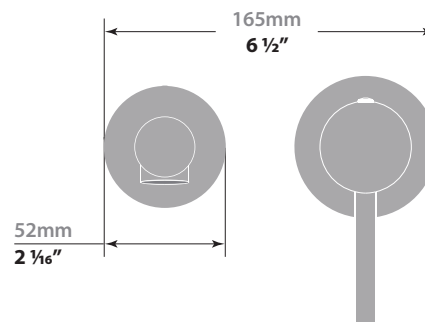

WÖRGL
WALL MOUNT LAVATORY FAUCET

BF.WL.1400

Description

- Wall mount lavatory faucet
- Solid brass construction
- ½" female NPT connection

Flow Rate

- 1.5 gpm | 5.7 lpm | 60 psi

Cartridge

- CE.1715.P - ceramic disk cartridge

Available Finishes

- Chrome (CC)
- Brushed Nickel (BN)
- Matte Black (MB)
- Brushed Gold (BG)

(Model Pictured: Chrome)

Codes / Standards

- Uniform Plumbing Code (UPC®)
- ASME A112.18.1/CSA B125.1
- NSF 372
- NSF/ANSI 61

Warranty

- Limited lifetime warranty against all manufacturing defects to the original consumer purchaser (see full warranty for more details)