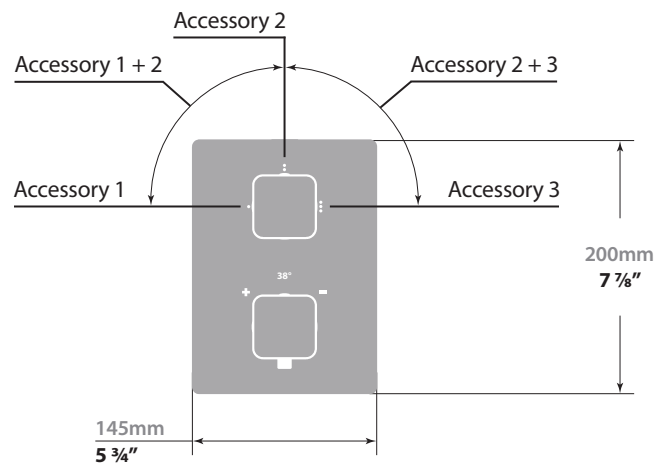

NIVEAU

3-WAY THERMOSTATIC VALVE & TRIM

VT.NU.320

Description

- **VE.320** - 1/2" thermostatic valve with 3-way diverter
- **TM.NU.320** - Trim for 3-way thermostatic valve
- 5 positions

Flow Rate

- 6.2 gpm | 23.4 lpm | 60 psi

Cartridge

- CE.1401.TT - cartridge
- CE.1408.DR - diverter

Available Finishes

- Chrome (CC)
- Matte Black (MB)

(Model Pictured: Chrome)

Codes / Standards

- Uniform Plumbing Code (UPC®)
- ASME A112.18.1/CSA B125.1
- ASSE 1016

Warranty

- Limited lifetime warranty (see full warranty for details)