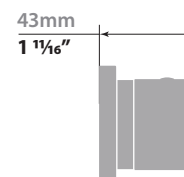

KAPFENBERG

3/4" 2-WAY DIVERTER WITH SHUT-OFF & TRIM

DR.KG.20

Description

- VE.DR.20 - 3/4" 2-way diverter with cartridge
- TM.KG.20 - Trim for 2-way diverter
- 3 positions

Cartridge

- CE.1710.DR - diverter

Available Finishes

- Chrome (CC)
- Brushed Nickel (BN)
- Matte Black (MB)

(Model Pictured: Chrome)

Codes / Standards

- Uniform Plumbing Code (UPC®)
- ASME A112.18.1/CSA B125.1
- ASSE 1016

Warranty

- Limited lifetime warranty
  (see full warranty for details)