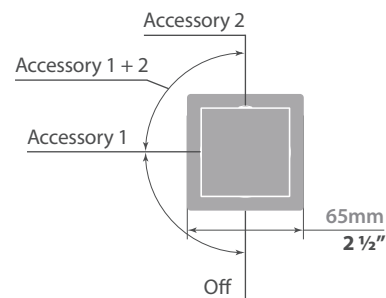

VE.DR.20 - 3/4" 2-Way Diverter with Shut-Off