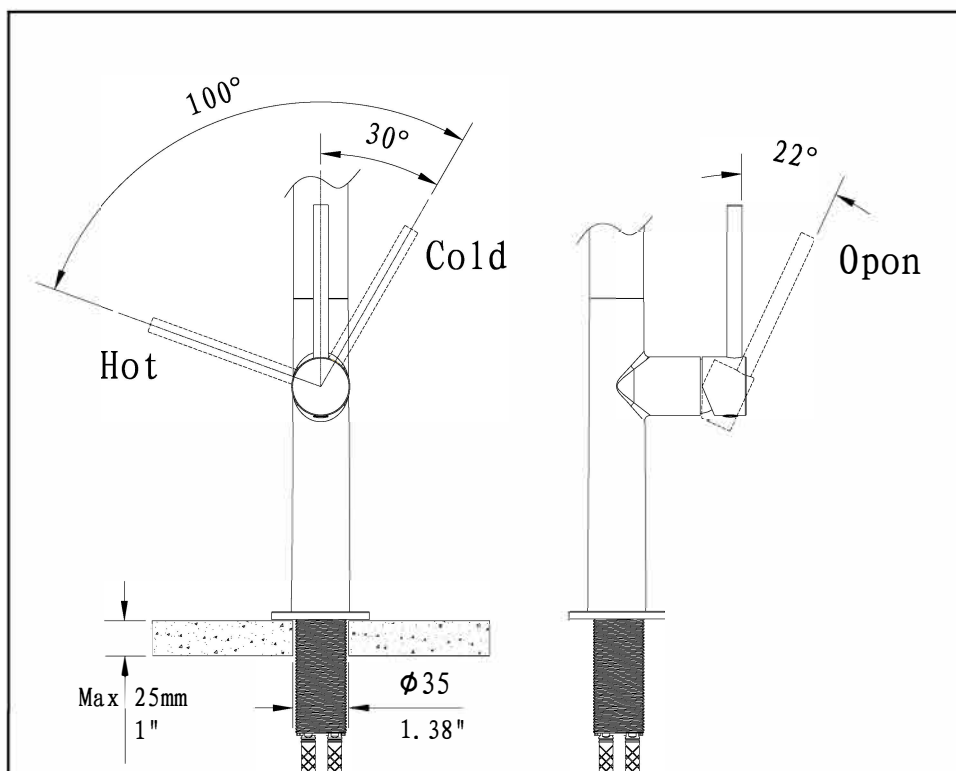

Model Name: DORNBIRN X MINI
Model No: KF.13DX.1214

vogt
VOGTINDUSTRIES.COM

Before you begin:

- Please take note of different standards and regulations that are dictated by your local plumbing codes. This product is certified in accordance with North American building codes.
- We insist that you use services of a professional plumber with experience in the installation of similar fixtures.
- Ensure that the piping system is well secured to prevent rattling, vibration and banging noises caused by a water hammer. We also recommend that you use water hammer arrestors.
- Remove the cartridge, Purge the water supply system for around 30 seconds, and then carefully reinstall the cartridge.

Tools and equipment you will need:

Waterway diagram:

vogt

PURE QUALITY. PURE DESIGN.

Parts/Assembly

Model Name: DORNBIRN X MINI

Model No: KF.13DX.1214