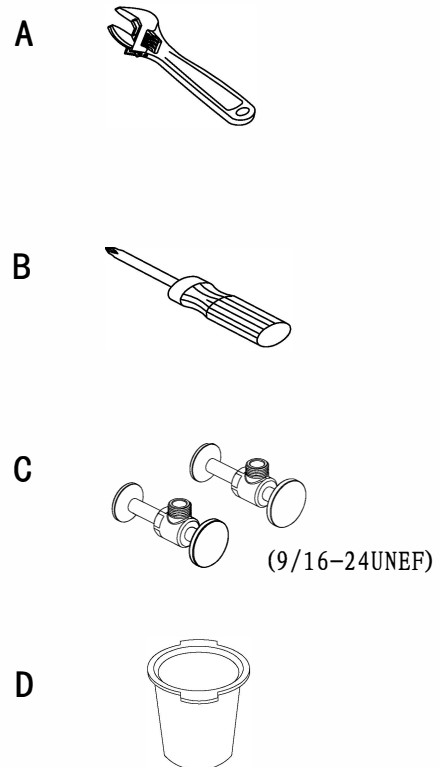

Model Name: DORNBIRN X MINI
Model No: KF.13DX.1214

vogt
VOGTINDUSTRIES.COM

Before you begin:

- Please take note of different standards and regulations that are dictated by your local plumbing codes. This product is certified in accordance with North American building codes.
- We insist that you use services of a professional plumber with experience in the installation of similar fixtures.
- Ensure that the piping system is well secured to prevent rattling, vibration and banging noises caused by a water hammer. We also recommend that you use water hammer arrestors.
- Remove the cartridge, Purge the water supply system for around 30 seconds, and then carefully reinstall the cartridge.

Tools and equipment you will need:

Waterway diagram:

vogt

PURE QUALITY. PURE DESIGN.

Parts/Assembly

Model Name: DORNBIRN X MINI

Model No: KF.13DX.1214